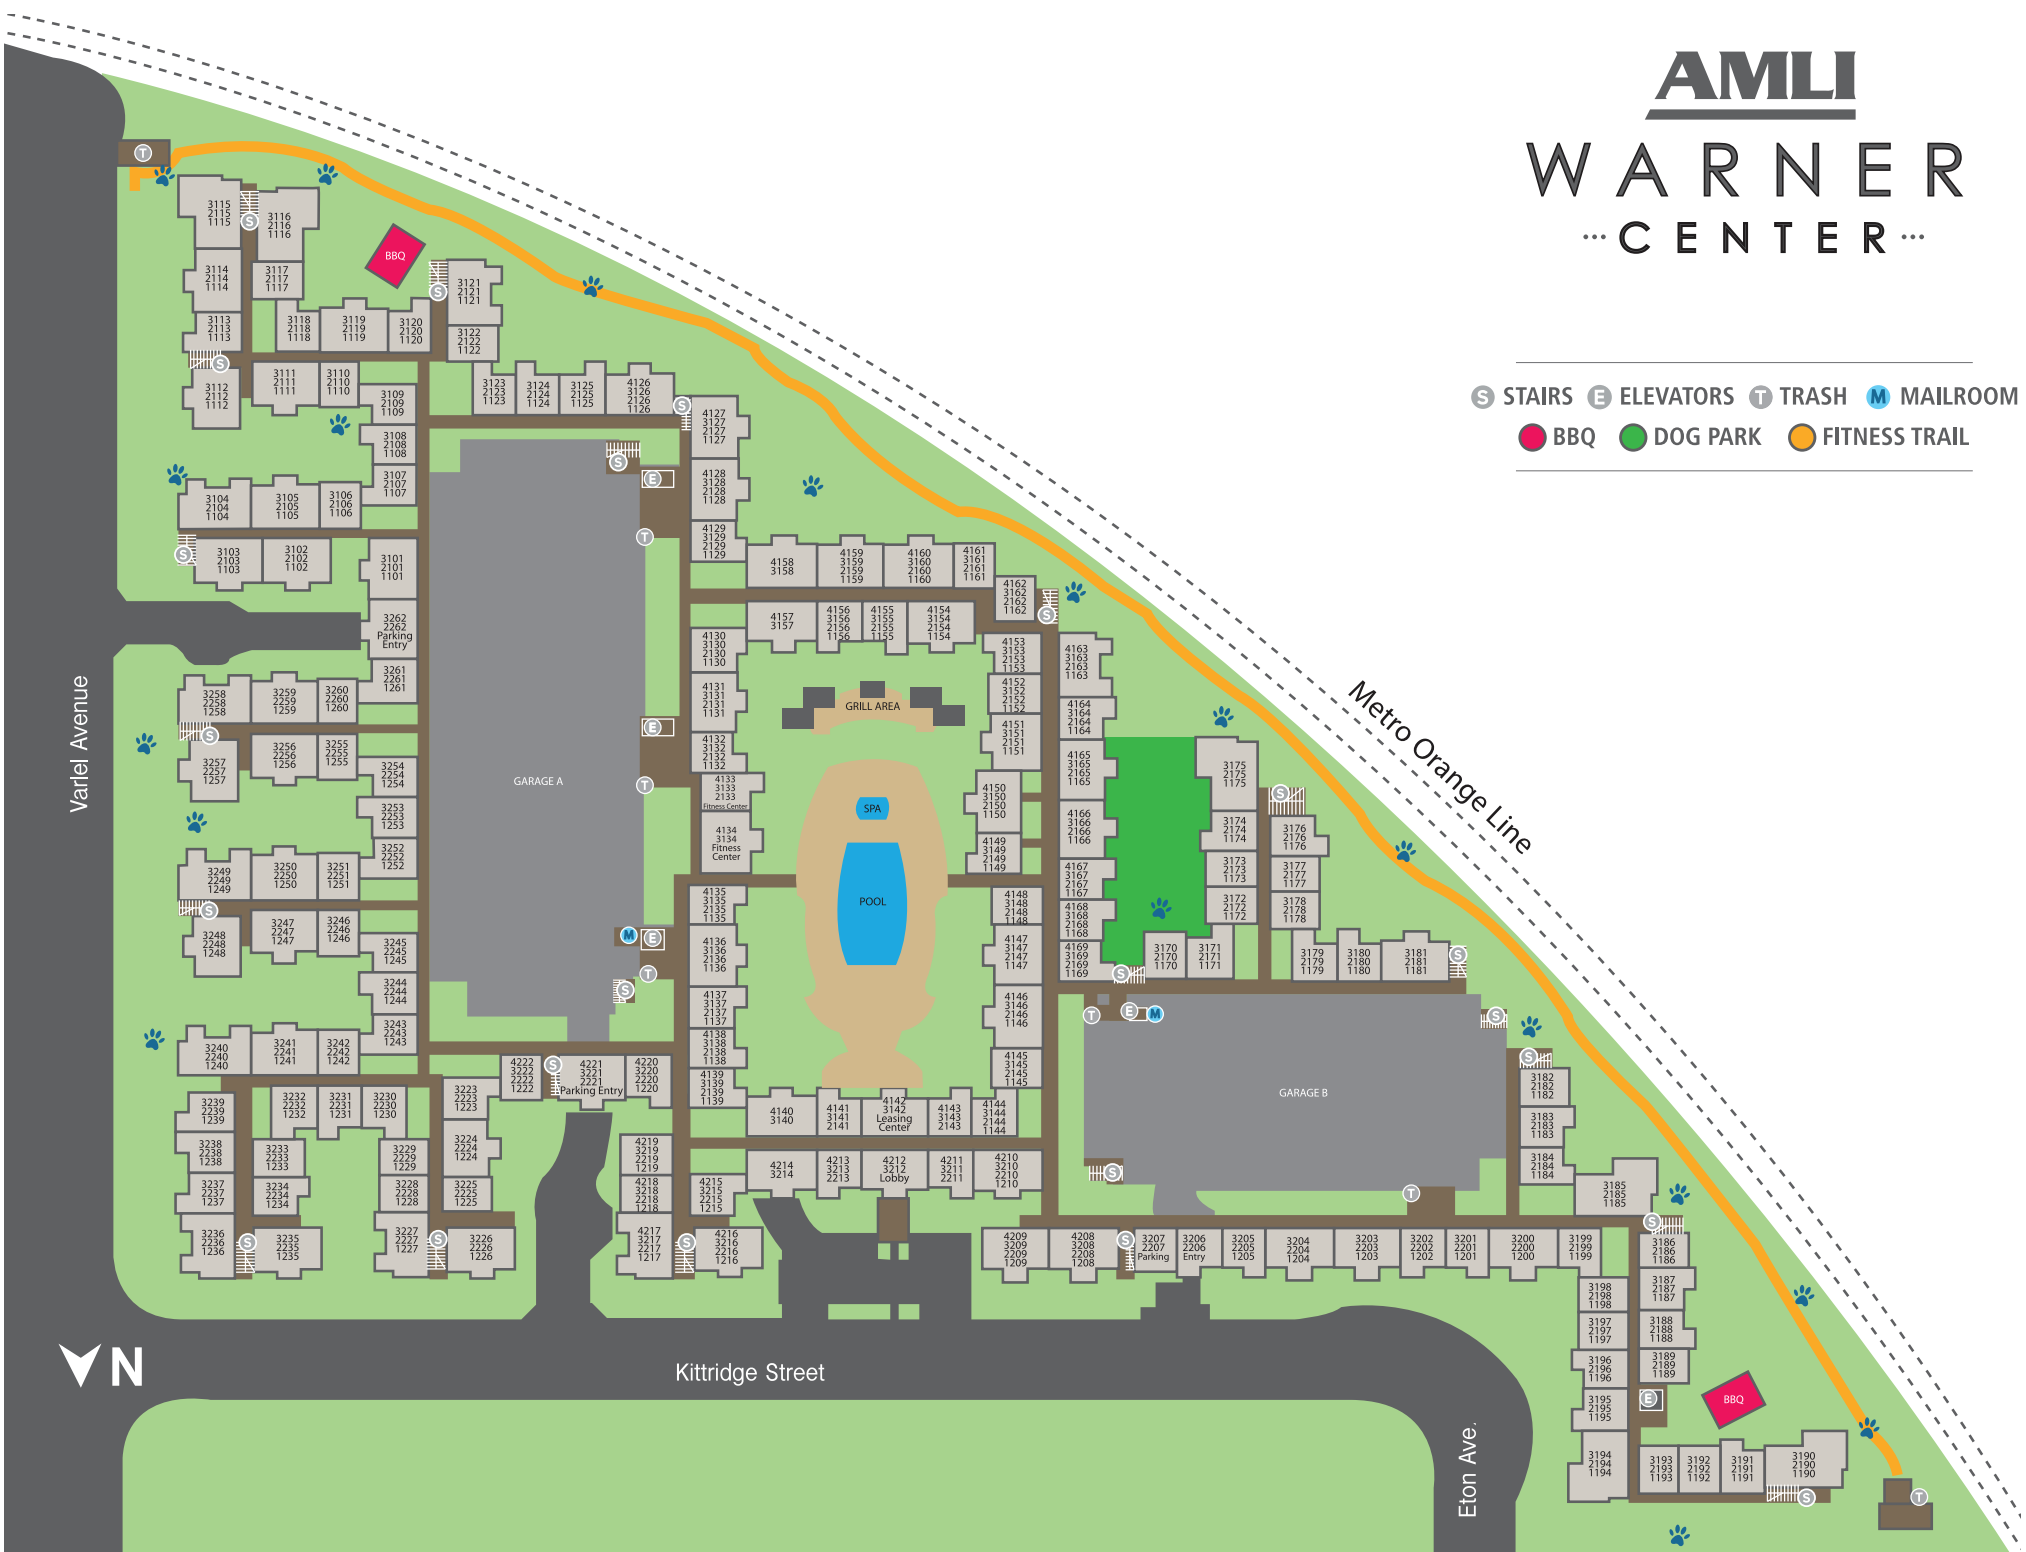

AMLI WARNER ...CENTER...

- S STAIRS E ELEVATORS T TRASH M MAILROOM
- BBQ DOG PARK FITNESS TRAIL

Kittridge Street

Eaton Ave.